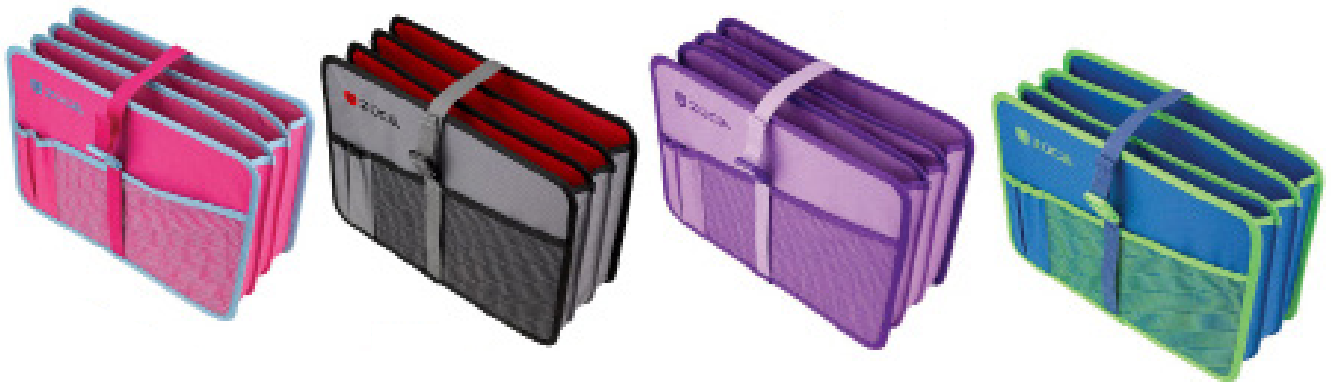

SB037

Zuca Midwifery Bag Rain Cover

The weather may be cloudy but the advantages of this cover are clear. It protects your ZUCA bag from the elements and keeps your favorite pattern in sight. Note: Rain Cover does not have side zippers to access the bag.

SB032 Multicolour Tape

SB031 Black Tape

Zuca Midwifery Bag Seat Cushion

Call it what you want, this reversible, quilted and padded miracle will keep your butt from freezing to the ZÜCA, and your buns from aching. This seat cushion is compatible with ZÜCA Midwifery Bag.

SB034 Purple-Lilac

SB033 Black-Black

Zuca Midwifery Document Organiser

Get organized with our durable expanding document organizer!

- SB018** Black
- SB022** Pink-Blue
- SB020** Grey-Red
- SB021** Lilac-Purple
- SB019** Blue-Green

Zuca Midwifery Bag Travel Cover

Protect your ZUCA Midwifery Bag. Great for travel or for when you check your bag at the airport.

- SB029** Black
- SB030** Grey

Zuca Cool Bag

Chill out with the coolest tote color ever. Your friends will be purple with envy.